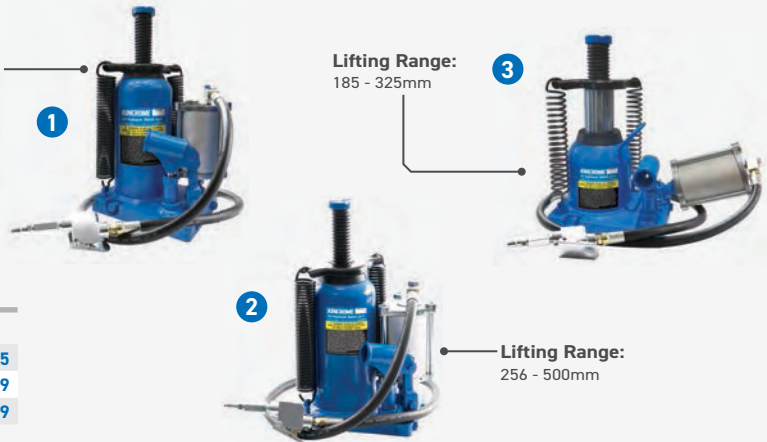

Super Low Profile
For vehicles with minimal clearance
(Only on K12164, K12165)

Trade Use

Bottle Jacks

FROM
\$285

2 YEAR
WARRANTY

KINCROME Air/Hydraulic Bottle Jacks

12,000kg - 20,000kg

1	12,000kg Standard	K12230	\$285
2	20,000kg Standard	K12131	\$359
3	20,000kg Squat	K12232	\$359

Lifting Range:
260 - 507mm

Lifting Range:
185 - 325mm

Lifting Range:
256 - 500mm

\$99
NEW!

KINCROME
Mini Folding Inspection
Light & Neck Light Kit

- 2 Piece**
- Mini Folding Inspection Light - 100 Lumens
 - Neck Light - 300 Lumens
 - USB-C Charging Cable
- P10348