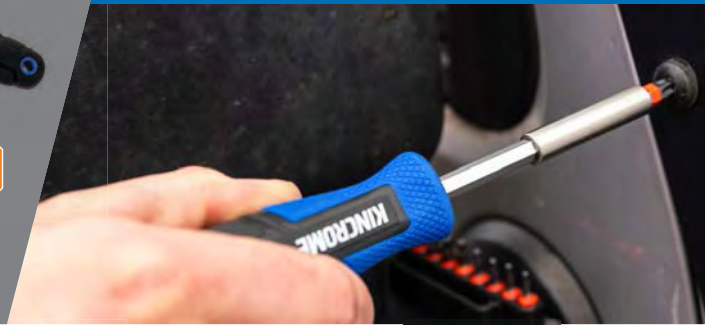

$20⁹⁵

KINCROME Tamperproof TORX® Bit & Driver Set

11 Piece

- > 1/4" Magnetic Hex Bit Driver
- > Tamperproof TORX® bit sizes: T7 - T40

K5514

T/PROOF TORX®

KINCROME TORQUEMASTER

Incorporating a Tri-Lobe design and Gel-Grip for more turning power, precision machined S3 SVCM Alloy Steel blades for durability & professional grade features such as colour coding and drive indicators.

$20⁹⁵

KINCROME TORQUE MASTER Hex & TORX® Bit & Driver Set

11 Piece

- > 1/4" Magnetic Hex Bit Driver
- > 4 Hex bit sizes: 3, 4, 5, 6mm
- > 6 TORX® bit sizes: T15, T20, T25, T27, T30, T40

K5513

MIXED

$115

KINCROME TORQUE MASTER Mixed Driver Set

14 Piece

- > 3 Phillips sizes: No.0 x 75mm - No.2 x 100mm
- > 3 Blade sizes: 3 x 75mm - 6 x 100mm
- > 4 Ball-Hex sizes: 3 x 100mm - 6 x 100mm
- > 4 Torx® sizes: T25 x 100mm - T40 x 100mm

K5527

MIXED

$129

KINCROME TORQUE MASTER Master Bit & Driver Set

128 Piece

- > 1/4" Drive Magnetic Hex Bit Driver
- > 1/4" Drive Flexible Hex Bit Driver
- > Magnetiser/De-Magnetiser
- > 4 Accessories
- > 20 Different bit types including Hex, TORX & much more...

K5501

MIXED

$41⁹⁵

KINCROME TORQUE MASTER Screwdriver Set

4 Piece

- > 2 Phillips sizes: No.1 x 75mm - No.2 x 100mm
- > 2 Blade sizes: 3 x 75mm, 6 100mm

K5517

PHILLIPS & BLADE

$41⁹⁵

KINCROME TORQUE MASTER Screwdriver Set

4 Piece

- > 4 Phillips sizes: No.0 x 75mm - No.2 x 100mm

K5518

PHILLIPS

$41⁹⁵

KINCROME TORQUE MASTER Screwdriver Set

4 Piece

- > 4 Blade sizes: 3 x 75mm - 8 x 180mm

K5519

BLADE

$83⁹⁵

KINCROME TORQUE MASTER Screwdriver Set

8 Piece

- > TORX® sizes: T8 x 75mm - T40 x 100mm

K5579

TORX®

$83⁹⁵

KINCROME TORQUE MASTER Screwdriver Set

8 Piece

- > Hex sizes: 2 x 75mm - 10 x 150mm

K5589

HEX

$19⁹⁵

KINCROME TORQUE MASTER Magnetiser/De-Magnetiser

Accessories